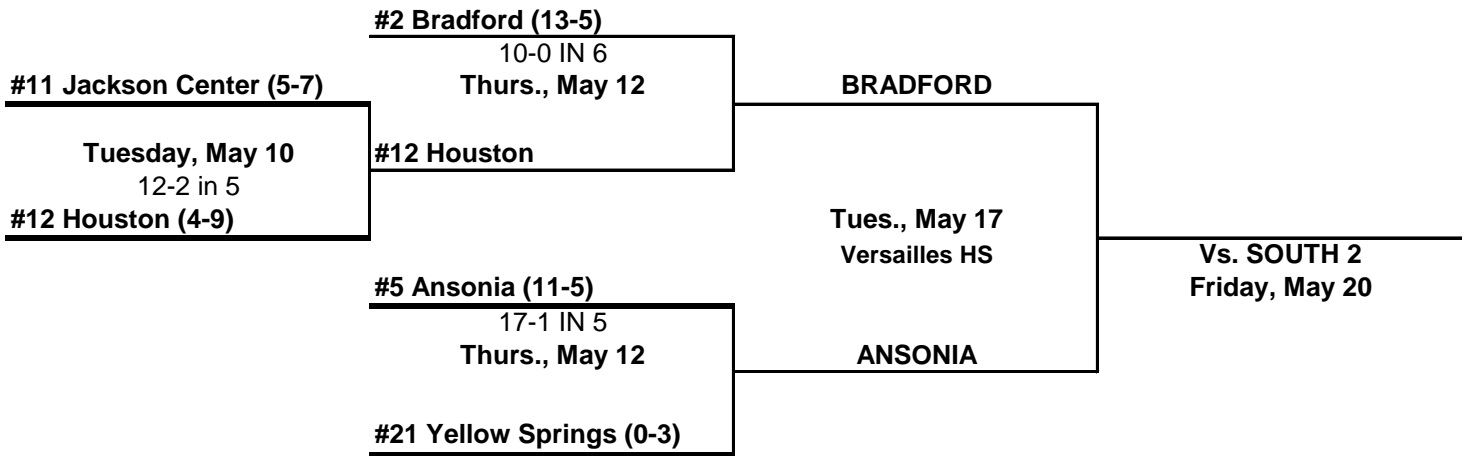

NORTH 3

NORTH 4

Scott Broerman, Mgr., 937-670-2877
All games begin at 5:00 p.m. unless indicated otherwise