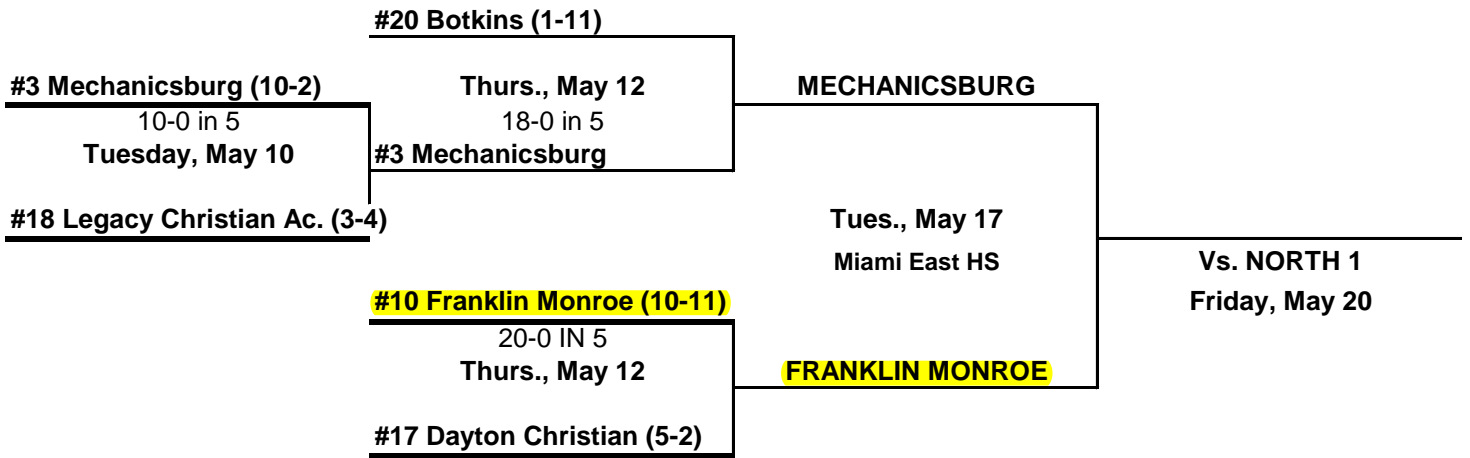

NORTH 3

NORTH 4

Scott Broerman, Mgr., 937-670-2877
All games begin at 5:00 p.m. unless indicated otherwise